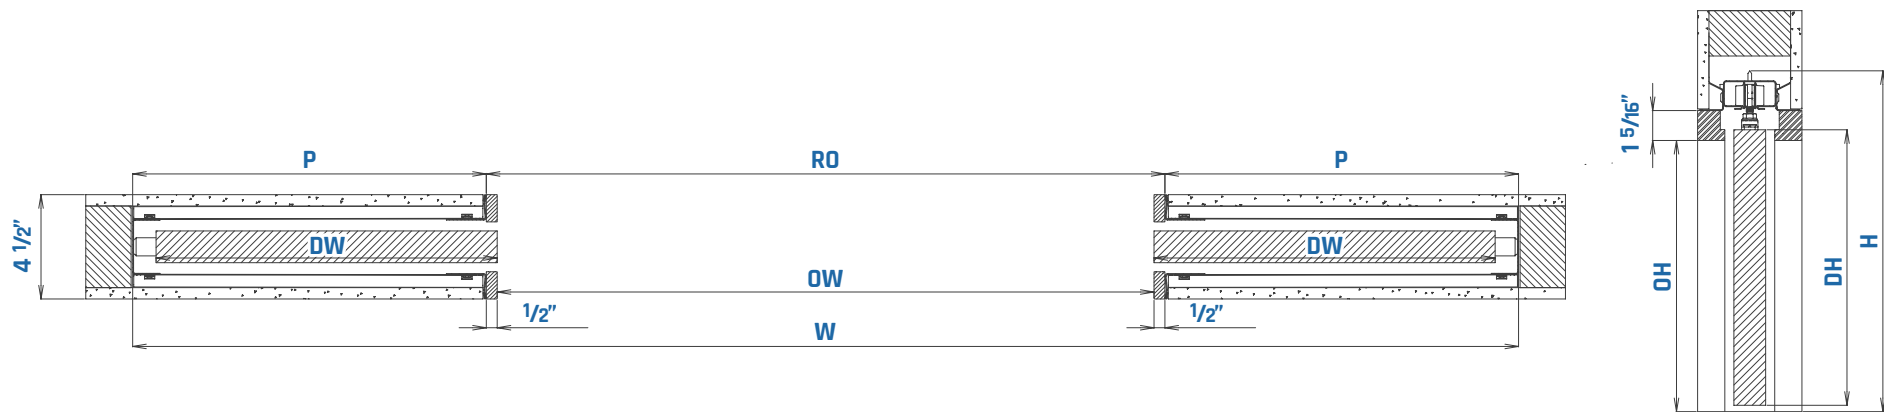

# Rocket Door Frames

### SIZE CHART

DW	DH	STUD	RO	P	W	H	OW	OH
28"	80"	2x4	55 3/8"	28 5/8"	112 5/8"	82 7/8"	54 1/2"	79 7/8"
30"	80"	2x4	59 1/2"	30 5/8"	120 3/4"	82 7/8"	58 1/2"	79 7/8"
32"	80"	2x4	63 1/2"	32 5/8"	128 3/4"	82 7/8"	62 1/2"	79 7/8"
34"	80"	2x4	67 1/2"	34 5/8"	136 3/4"	82 7/8"	66 1/2"	79 7/8"
36"	80"	2x4	71 3/8"	36 5/8"	144 5/8"	82 7/8"	70 3/8"	79 7/8"