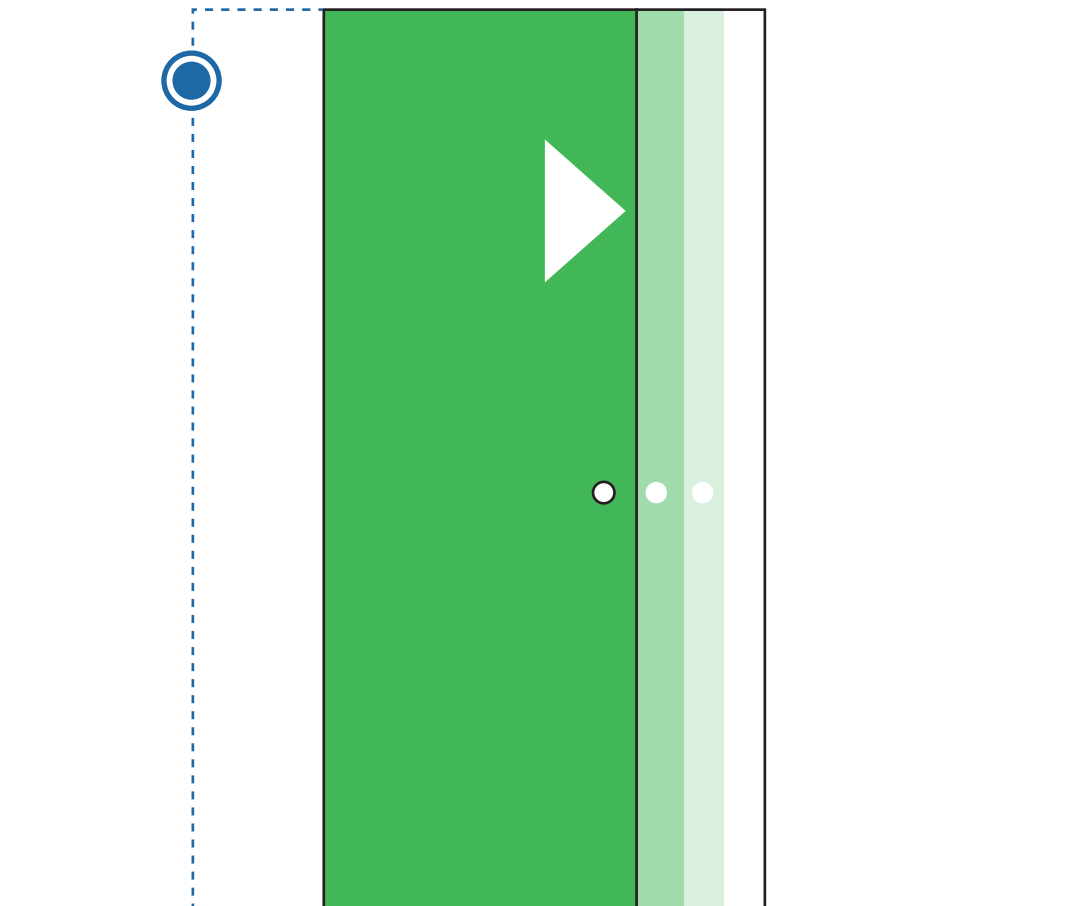

# Rocket Door Frames

**- SELF CLOSING -**

*- CIERRE AUTOMÁTICO -*

## CAUTION ATENCIÓN

If you follow carefully these instructions for the assembly and installation process your life will be easier! A pair of tressles are very useful when assembling the frames. Some parts may have sharp edges so use gloves and be careful when handling the parts.