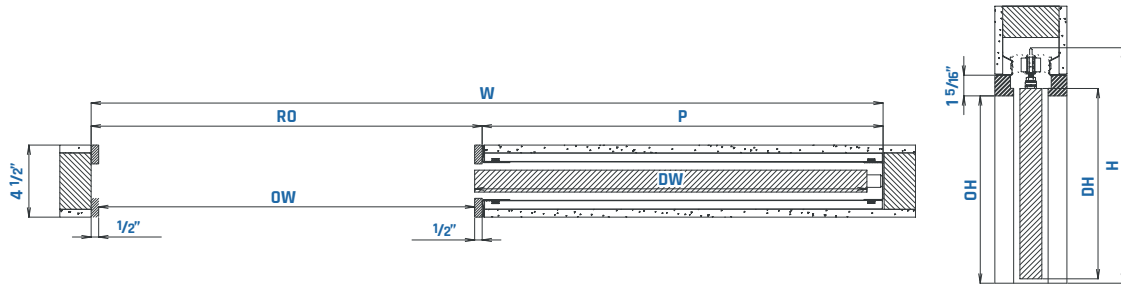

Rocket Door Frames

ROCKET POCKET US - SINGLE DOOR

SIZE CHART

DW	DH	STUD	RO	P	W	H	OW	OH
24"	80"	2x4	24	24 5/8"	48 5/8"	82 3/4"	23"	79 7/8"
28"	80"	2x4	27 5/8"	28 5/8"	56 1/4"	82 3/4"	26 3/4"	79 7/8"
30"	80"	2x4	29 3/4"	30 5/8"	60 3/8"	82 3/4"	28 3/4"	79 7/8"
32"	80"	2x4	31 3/4"	32 5/8"	64 3/8"	82 3/4"	30 3/4"	79 7/8"
34"	80"	2x4	33 3/4"	34 5/8"	68 3/8"	82 3/4"	32 3/4"	79 7/8"
36"	80"	2x4	35 5/8"	36 5/8"	72 1/4"	82 3/4"	34 5/8"	79 7/8"

DW	DH	STUD	RO	P	W	H	OW	OH
24"	84"	2x4	24	24 5/8"	48 5/8"	86 3/4"	23"	83 7/8"
28"	84"	2x4	27 5/8"	28 5/8"	56 1/4"	86 3/4"	26 3/4"	83 7/8"
30"	84"	2x4	29 3/4"	30 5/8"	60 3/8"	86 3/4"	28 3/4"	83 7/8"
32"	84"	2x4	31 3/4"	32 5/8"	64 3/8"	86 3/4"	30 3/4"	83 7/8"
34"	84"	2x4	33 3/4"	34 5/8"	68 3/8"	86 3/4"	32 3/4"	83 7/8"
36"	84"	2x4	35 5/8"	36 5/8"	72 1/4"	86 3/4"	34 5/8"	83 7/8"

DW	DH	STUD	RO	P	W	H	OW	OH
24"	96"	2x4	24	24 5/8"	48 5/8"	98 3/4"	23"	95 7/8"
28"	96"	2x4	27 5/8"	28 5/8"	56 1/4"	98 3/4"	26 3/4"	95 7/8"
30"	96"	2x4	29 3/4"	30 5/8"	60 3/8"	98 3/4"	28 3/4"	95 7/8"
32"	96"	2x4	31 3/4"	32 5/8"	64 3/8"	98 3/4"	30 3/4"	95 7/8"
34"	96"	2x4	33 3/4"	34 5/8"	68 3/8"	98 3/4"	32 3/4"	95 7/8"
36"	96"	2x4	35 5/8"	36 5/8"	72 1/4"	98 3/4"	34 5/8"	95 7/8"