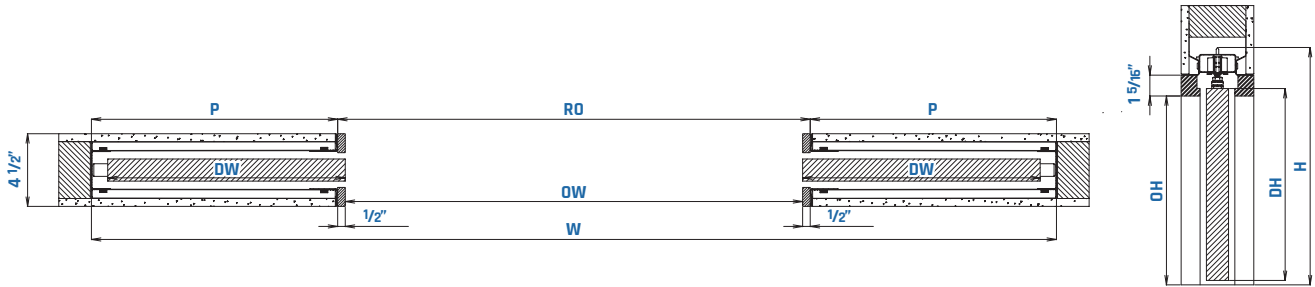

Rocket Door Frames

ROCKET POCKET US - DOUBLE DOOR

SIZE CHART

DW	DH	STUD	RO	P	W	H	OW	OH
24"	80"	2x4	48	24 5/8"	97 1/4"	82 3/4"	47 1/8"	79 7/8"
28"	80"	2x4	55 3/8"	28 5/8"	112 5/8"	82 3/4"	54 1/2"	79 7/8"
30"	80"	2x4	59 1/2"	30 5/8"	120 3/4"	82 3/4"	58 1/2"	79 7/8"
32"	80"	2x4	63 1/2"	32 5/8"	128 3/4"	82 3/4"	62 1/2"	79 7/8"
34"	80"	2x4	67 1/2"	34 5/8"	136 3/4"	82 3/4"	66 1/2"	79 7/8"
36"	80"	2x4	71 3/8"	36 5/8"	144 5/8"	82 3/4"	70 3/8"	79 7/8"

DW	DH	STUD	RO	P	W	H	OW	OH
24"	84"	2x4	48	24 5/8"	97 1/4"	86 3/4"	47 1/8"	83 7/8"
28"	84"	2x4	55 3/8"	28 5/8"	112 5/8"	86 3/4"	54 1/2"	83 7/8"
30"	84"	2x4	59 1/2"	30 5/8"	120 3/4"	86 3/4"	58 1/2"	83 7/8"
32"	84"	2x4	63 1/2"	32 5/8"	128 3/4"	86 3/4"	62 1/2"	83 7/8"
34"	84"	2x4	67 1/2"	34 5/8"	136 3/4"	86 3/4"	66 1/2"	83 7/8"
36"	84"	2x4	71 3/8"	36 5/8"	144 5/8"	86 3/4"	70 3/8"	83 7/8"

DW	DH	STUD	RO	P	W	H	OW	OH
24"	96"	2x4	48	24 5/8"	97 1/4"	98 3/4"	47 1/8"	95 7/8"
28"	96"	2x4	55 3/8"	28 5/8"	112 5/8"	98 3/4"	54 1/2"	95 7/8"
30"	96"	2x4	59 1/2"	30 5/8"	120 3/4"	98 3/4"	58 1/2"	95 7/8"
32"	96"	2x4	63 1/2"	32 5/8"	128 3/4"	98 3/4"	62 1/2"	95 7/8"
34"	96"	2x4	67 1/2"	34 5/8"	136 3/4"	98 3/4"	66 1/2"	95 7/8"
36"	96"	2x4	71 3/8"	36 5/8"	144 5/8"	98 3/4"	70 3/8"	95 7/8"